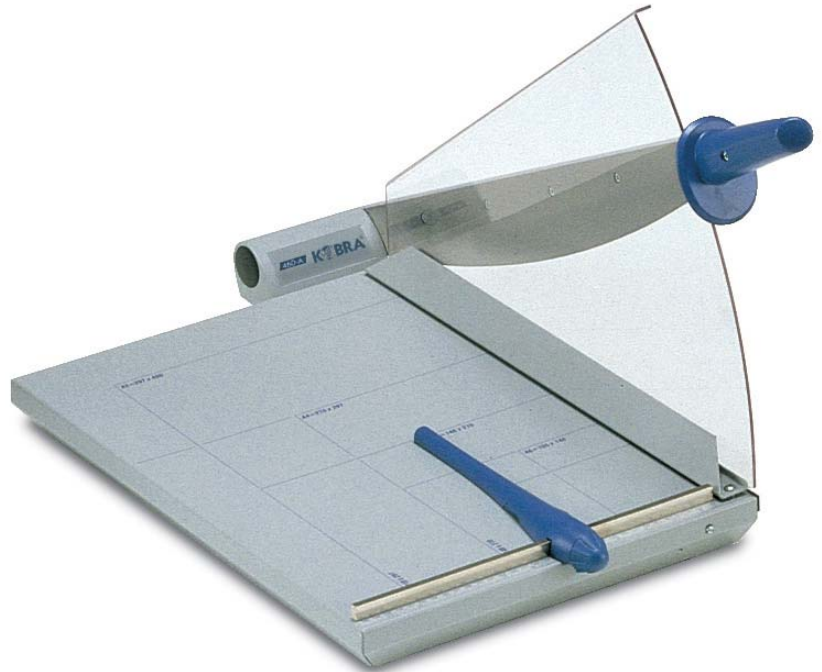

Automatic Guillotine

Manufacturer: ELCOMAN S.R.L.
Brand: KOBRA
Model: KOBRA 360-A
Article code: A-1011

KOBRA 360-A

Cutting width: 360 mm
Cutting capacity (A4/70 gr. paper): 25/30
Paper press: automatic
Dimensions (WxD): 30x40
Weight: 5,5 Kg.

High performances desk-top guillotine with automatic paper press. Equipped with the innovative **"SUPER CUT"** system featuring special carbon hardened steel blades and counter-blades unaffected by the wearing action of the materials to cut, for long-lasting cutting operations with the same cutting precision through the years.

- Innovative automatic and progressive paper press
- Special transparent Lexan built-in hand safety guard
- Adjustable back gauge
- Carbon hardened steel precision blade and counter blade
- Solid steel base with screen printed paper sizes in mm. and inches
- High quality materials according to ISO 9000 Standards
- Built in accordance to the Safety Standards BS 5498 (British Standards)
- Accessories: upper steel blade code AA-3003, counter blade code n. AA-3001
- Manufacturer: Elcoman – Via Gorizia n° 9, 20030 Bovisio Masciago, (Milan) - Italy
- Packaging: 1 unit per box
- EAN Barcode 8 026064 110112